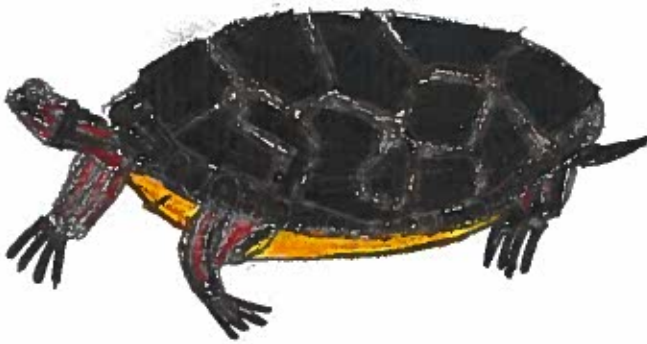

How does this animal protect itself? the unpainted turtle uses
its shell

What does this animal eat? fish, tadpoles, snails, crustaceans,

aquatic.

life cycle

Tell about it's life. (Is it born from an egg? Is it born alive?) the painted turtle is born from an egg. o

How long does it live? the painted turtles live atleast 40 years.

Does it live alone or in a group? painted turtles like to bask in groups.

Interesting Facts- Write three neat things you have learned.

1. Painted turtles have no teeth. But still can chew its food.
2. When it is cold they have males and when it is hot they have females.
3. Their shell looks like it has been painted.